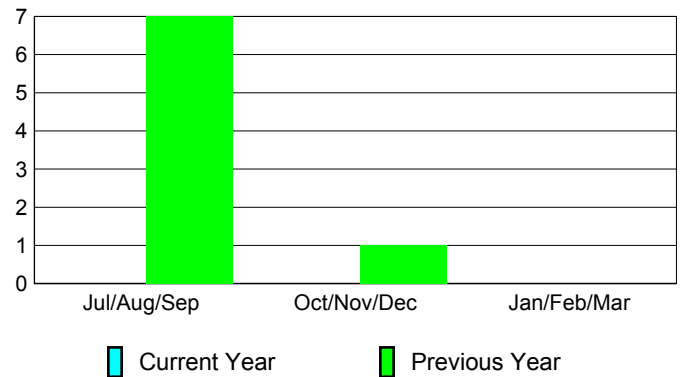

Comparison of Membership Gain/Loss

Current Year Compared to the Previous Year