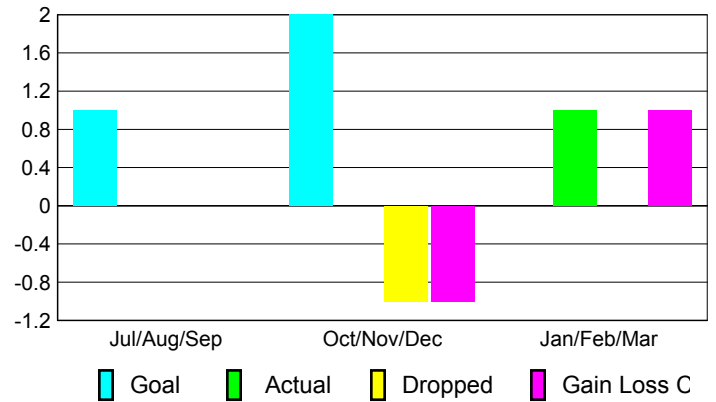

Membership Results 2009-2010

Goal, New, Dropped, Gain/Loss

Comparison of Membership Gain/Loss

Current Year Compared to the Previous Year