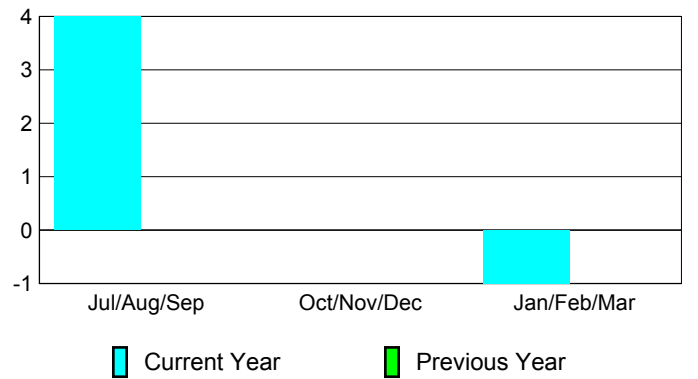

Comparison of Membership Gain/Loss

Current Year Compared to the Previous Year