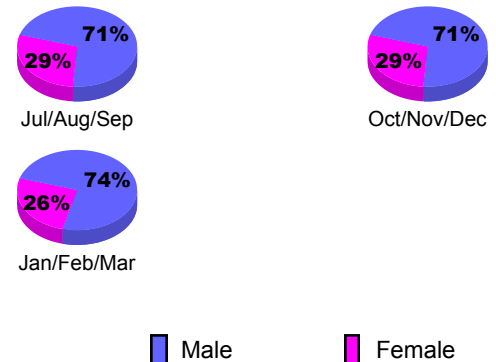

Gender Comparison 2009-2010