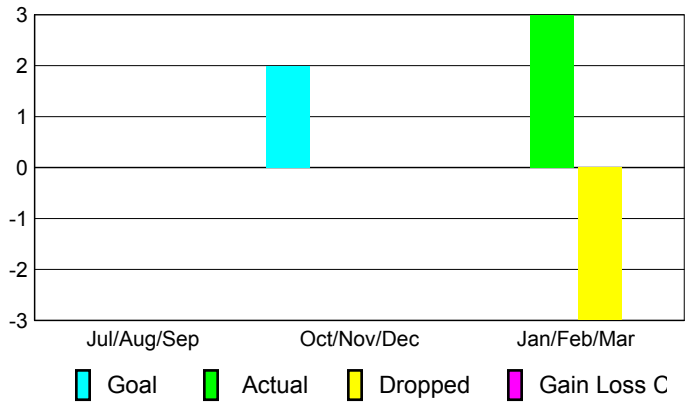

Membership Results 2009-2010

Goal, New, Dropped, Gain/Loss