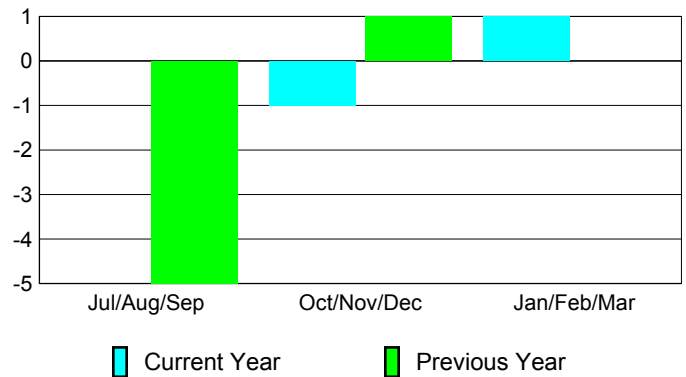

Gender Comparison 2009-2010

Jul/Aug/Sep

Oct/Nov/Dec

Jan/Feb/Mar

Male

Female