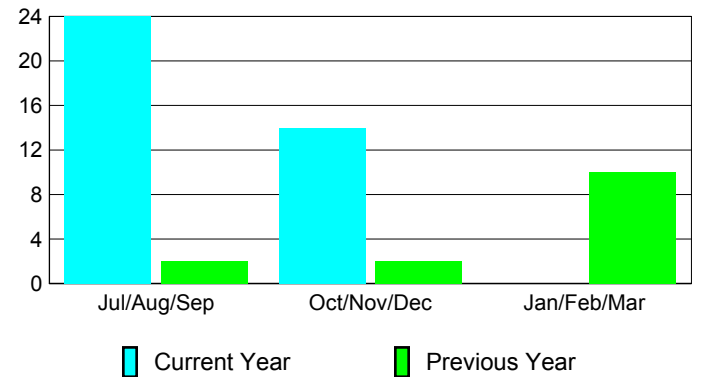

Comparison of Membership Gain/Loss

Current Year Compared to the Previous Year