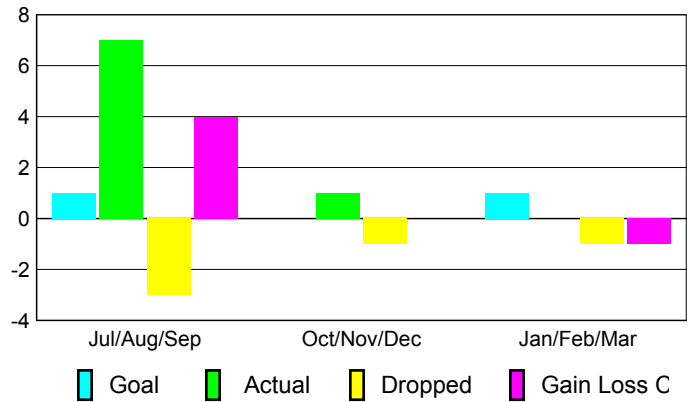

Membership Results 2009-2010

Goal, New, Dropped, Gain/Loss